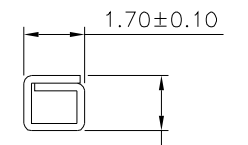

SPECIFICATION
 Wire Range:AWG #26~#28
 Material:Brass,Tin Plated
 Q'ty:10000 PCS/Reel
 RoHS Compliant

Section A-A

Section B-B

Section C-C

Section D-D

4UCON 元化興業股份有限公司
 4UCON TECHNOLOGY INC.

DRAWING No.		APPROVED BY		UNLESS OTHERWISE SPECIFIED TOLERANCES ARE X. ± 0.15 .X ± 0.05 .X* $\pm 0.5^*$.XX ± 0.01 .XX* $\pm 0.05^*$.XXX ± 0.002
22053		MEI		
		CHECKED BY HZF		
DRAWING BY GAO		UNIT		
SCALE	NONE	REV.	A0	