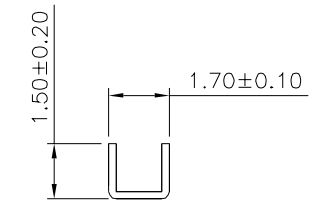

SPECIFICATION
 Wire Range:AWG #26~#28
 Material:Brass,Tin Plated
 Q'ty:10000 PCS/Reel
 RoHS Compliant

Section A-A

Section B-B

Section C-C

Section D-D

4UCON 元化興業股份有限公司
 4UCON TECHNOLOGY INC.

DRAWING No.		APPROVED BY		UNLESS OTHERWISE SPECIFIED TOLERANCES ARE X. ± 0.15 .X ± 0.05 .X* $\pm 0.5^*$.XX ± 0.01 .XX* $\pm 0.05^*$.XXX ± 0.002
22053		MEI		
		CHECKED BY HZF		
DRAWING BY GAO		UNIT		
SCALE	NONE	REV.	A0	