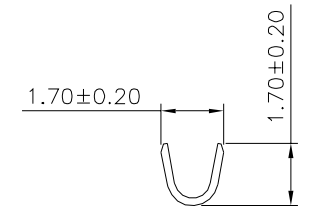

SPECIFICATION
 Wire Range:AWG #26~#28
 Material:Brass,Tin Plated
 Q'ty:10000 PCS/Reel
 RoHS Compliant

Section A-A

Section B-B

Section C-C

Section D-D

4UCON 元化興業股份有限公司
 4UCON TECHNOLOGY INC.

DRAWING No.		APPROVED BY		UNLESS OTHERWISE SPECIFIED TOLERANCES ARE X. ± 0.15 .X ± 0.05 .X* $\pm 0.5^*$.XX ± 0.01 .XX* $\pm 0.05^*$.XXX ± 0.002
22053		MEI		
		CHECKED BY HZF		
DRAWING BY GAO		UNIT		
SCALE	NONE	REV.	A0	