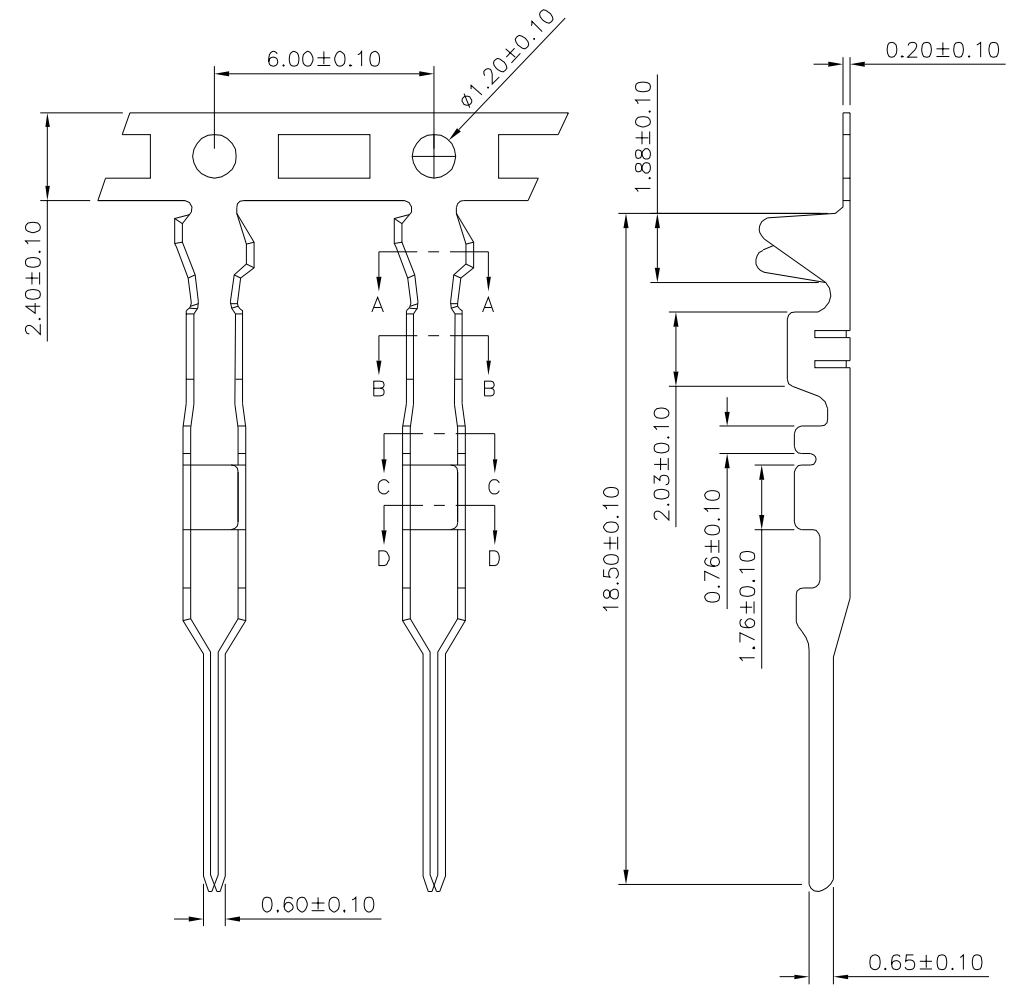

SPECIFICATION
 Wire Range:AWG #26~#28
 Material:Brass,Tin Plated
 Q'ty:10000 PCS/Reel
 RoHS Compliant

Section A-A

Section B-B

Section C-C

Section D-D

4UCON 元化興業股份有限公司
 4UCON TECHNOLOGY INC.

DRAWING No.		APPROVED BY		UNLESS OTHERWISE SPECIFIED TOLERANCES ARE X. ± 0.15 .X ± 0.05 .X* $\pm 0.5^*$.XX ± 0.01 .XX* $\pm 0.05^*$.XXX ± 0.002
22053		MEI		
		CHECKED BY HZF		
DRAWING BY GAO		UNIT		
SCALE	NONE	REV.	A0	