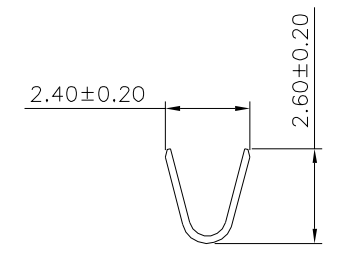

SPECIFICATION
 Wire Range:AWG #26~#28
 Material:Brass,Tin Plated
 Q'ty:10000 PCS/Reel
 RoHS Compliant

Section A-A

Section B-B

Section C-C

Section D-D

4UCON 元化興業股份有限公司
 4UCON TECHNOLOGY INC.

DRAWING No.		APPROVED BY		UNLESS OTHERWISE SPECIFIED TOLERANCES ARE X. ± 0.15 .X ± 0.05 .X* $\pm 0.5^*$.XX ± 0.01 .XX* $\pm 0.05^*$.XXX ± 0.002
22053		MEI		
		CHECKED BY HZF		
DRAWING BY GAO		UNIT		
SCALE	NONE	REV.	A0	